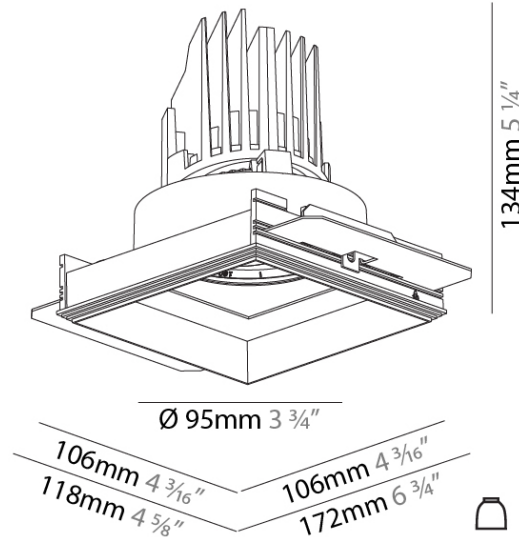

ELECTRICAL

Lamp Type: LED (Zhaga Standard)

Input Wattage (W): 15.5

Total Output Wattage (W): 14.5

Dimming: Tri-Mode (Non-Dimming and Phase Dimming (120Vac only) and 0-10V Dimming)

Driver Included: No

Driver Location: Recessed Housing

Driver Type: Constant Current - Universal

Driver Class: Class 2

Housing: See components

Input Voltage (V): 120 - 277

Constant Current (MA): 500

LED

Number of LEDs: 1

Color Temperature (°K): 2700 / 3000 / 3500 / 4000

Max. Delivered Lumen (lm): 940 / 980 / 1029 / 1050

Nominal Lumen (lm): 1386 / 1438 / 1511 / 1542

CRI: >90 CRI

Efficiency (%): 87.9 / 88.4 / 87.9

Lamp Life (hrs): 50000

Upon Request: RGB-W Tunable White Special Color Temperature Special LED

OPTICAL

Reflector?: 20 / 40 / 60

Adjustability: Rotational 355°; Tilt 30°

Upon Request: Special Beam Angles

Available for international specifications by adding "INT" at the end of the existing Model #. For assistance on 'custom' specifications, contact zteam@zaneen.com. In a constant effort to supply the best product, we reserve the right to change specifications or materials without notice. The most recent specification sheets are found at zaneen.com

IP rating: IP20