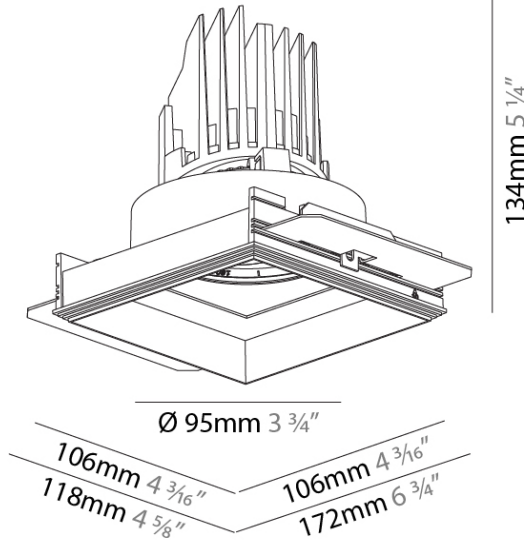

ELECTRICAL

Lamp Type: LED (Zhaga Standard)
Input Wattage (W): 13.2 / 16.5
Total Output Wattage (W): 12.1 / 14.7
[Dimming: Tri-Mode (Non-Dimming and Phase Dimming (120Vac only) and 0-10V Dimming)](#)
Driver Included: No
Driver Location: Recessed Housing
Driver Type: Constant Current - Universal
Driver Class: Class 2
Housing: See components
Input Voltage (V): 120 - 277
Constant Current (MA): 350

LED

Number of LEDs: 1
[Color Temperature (°K): 2700 / 3000 / 3500 / 4000](#)
Max. Delivered Lumen (lm): 850 / 950 / 1019 / 1040
Nominal Lumen (lm): 960 / 1070 / 1156 / 1180
CRI: >90 CRI
Efficiency (%): 88.5
Lamp Life (hrs): 50000
Upon Request: RGB-W Tunable White Special Color Temperature
Special LED

OPTICAL

Reflector°: 10
Adjustability: Rotational 355°; Tilt 30°
Upon Request: Special Beam Angles

Available for international specifications by adding "INT" at the end of the existing Model #. For assistance on 'custom' specifications, contact zteam@zaneen.com.
Certified By: Certified for North American Standards
In a constant effort to supply the best product, we reserve the right to change specifications or materials without notice. The most recent specification sheets are found at zaneen.com
IP rating: IP20